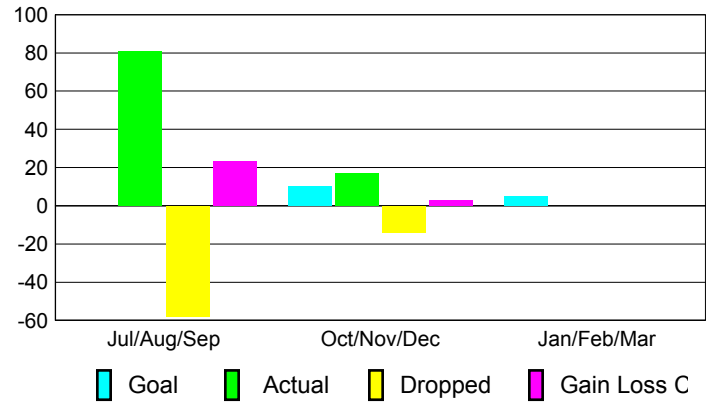

Membership Results 2012-2013

Goal, New, Dropped, Gain/Loss

Comparison of Membership Gain/Loss

Current Year Compared to the Previous Year