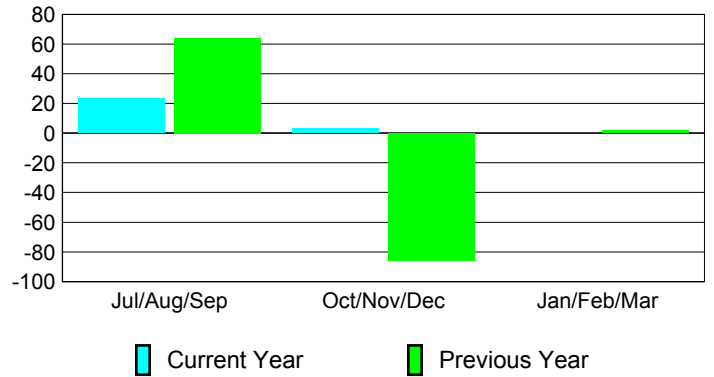

Membership Results
2012-2013

Membership
2011-2012

Month	Net Memb Goal	Actual New Memb	Actual Dropped Memb	Gain/Loss of Memb	Gain/Loss of Memb
Jul/Aug/Sep	0	81	-58	23	64
Oct/Nov/Dec	10	17	-14	3	-86
Jan/Feb/Mar	5				2
Totals	15	98	-72	26	-20

Membership Results 2012-2013

Goal, New, Dropped, Gain/Loss

Comparison of Membership Gain/Loss

Current Year Compared to the Previous Year

Gender Comparison 2012-2013

Jul/Aug/Sep

Oct/Nov/Dec

Jan/Feb/Mar